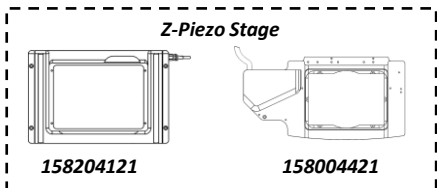

*** It can be placed also on the right port**

**Trino Ergo Tubes
11889030
11889028
11889029
11889027**

**Bino Fix/Ergo Tubes
11889025
11889026
11889031**

**DMi8 Stand IVD-11889013
DMi8 Stand RUO-11889113
DMi8 Stand Coded Sideport IVD-11889012
DMi8 Stand Coded Sideport RUO-11889112
Trino Tube-155933661
Bino Tube-155933660
DMi8 CS-155933662
DMi8 CS Premium-155933663
DMi8 CS Bino-155933652
DMi8 CS Trino-155933653
DMi8 CEL Advanced-155933651
DMi8 CEL Compact-155933650
STELLARIS with Spill Protection by default**