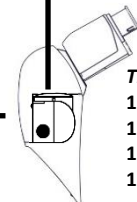

T-House

**Fluoaxis
(Left/Right/Rear
Infinity Port)**

**DMi8 S Infinity TIRF
(Left/Right/Rear
Infinity Port)**

**FRAP
(Left/Right/Rear
Infinity Port)**

**DMi8 S Infinity scanner
(Left/Right/Rear
Infinity Port)**

**SP8
SP8+Laser Port
(mpf Port)**

**Stellaris
Stellaris+Laser Port
(mpf Port)**

Base Plate DMi8-11525200

**Leica DFC Camera*
Leica DFC 3000 G*
Leica DFC 7000 GT*
Leica DFC 7000 T*
Hamamatsu Flash 4.0 V3***

*** It can be placed also on the right port**

**Trino Ergo Tubes
11889030
11889028
11889029
11889027**

**Bino Fix/Ergo Tubes
11889025
11889026
11889031**

**DMi8 Stand IVD-11889013
DMi8 Stand RUO-11889113
DMi8 Stand Coded Sideport IVD-11889012
DMi8 Stand Coded Sideport RUO-11889112
Trino Tube-155933661
Bino Tube-155933660
DMi8 CS-155933662
DMi8 CS Premium-155933663
DMi8 CS Bino-155933652
DMi8 CS Trino-155933653
DMi8 CEL Advanced-155933651
DMi8 CEL Compact-155933650
STELLARIS with Spill Protection by default**